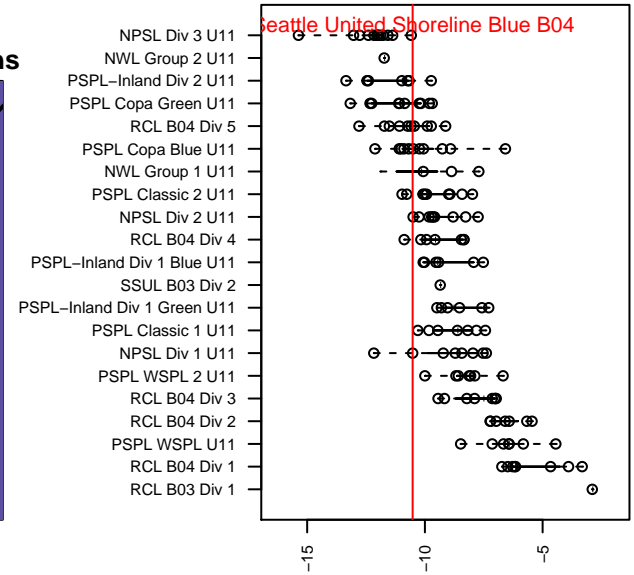

**attack and defense rating
relative to others at age
and all opponents in last 13 months**