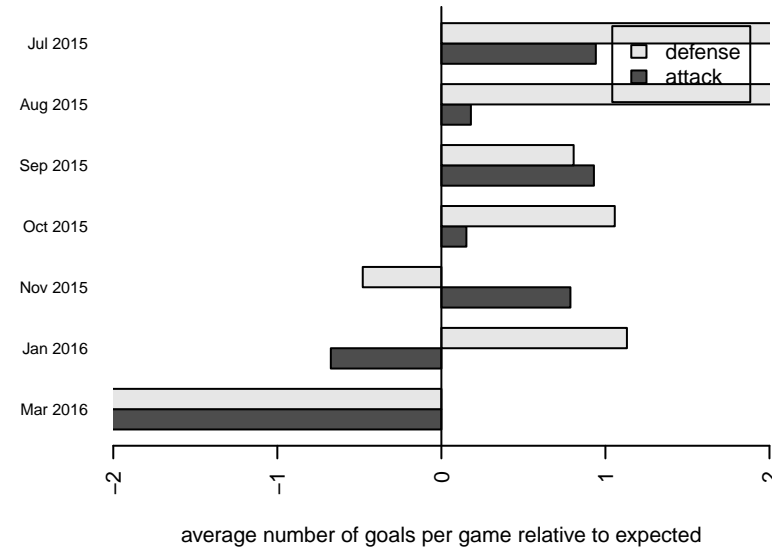

Performance relative to 13 month average