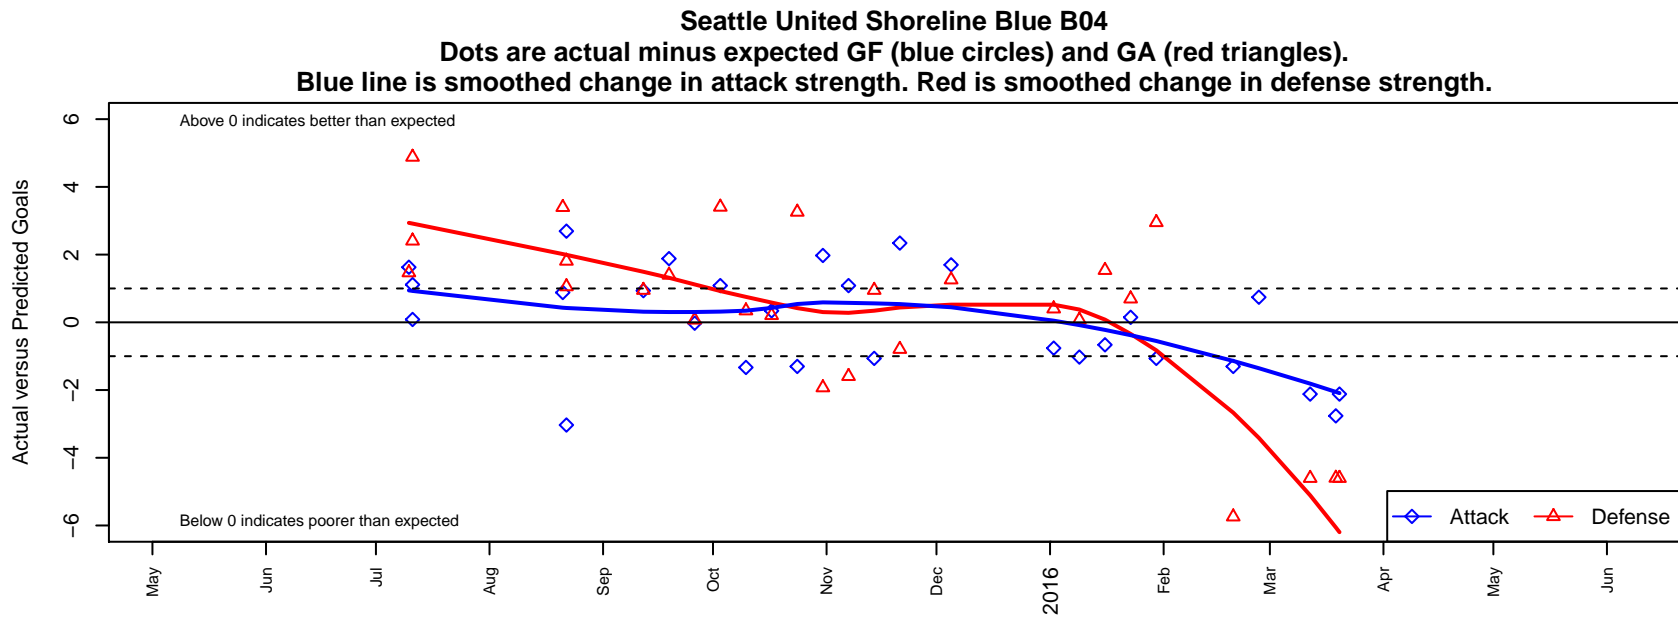

Seattle United Shoreline Blue B04

Seattle United Regional
 Shoreline, WA
 B04 total strength=197
 attack=0.21 defense=0.07
 fall league = NPSL Div 1 U11
 spr league = Spr NPSL Div 2 U11

alt names used:
 Seattle United SH B04 Blue
 SU B04 Shoreline Blue
 Seattle United B04 SH Blue
 Seattle United SH B04 Blue
 Seattle United Shoreline B04

Venues played:
 2015 Seattle United Cup BU11
 2015 Xtreme Cup BU11 Gold
 2015 NPSL Division 1 U11
 2015 Founders Cup B04
 2015 Spr NPSL Division 2 U11

**attack and defense variance (black dot)
relative to other teams
and top 10 in region**