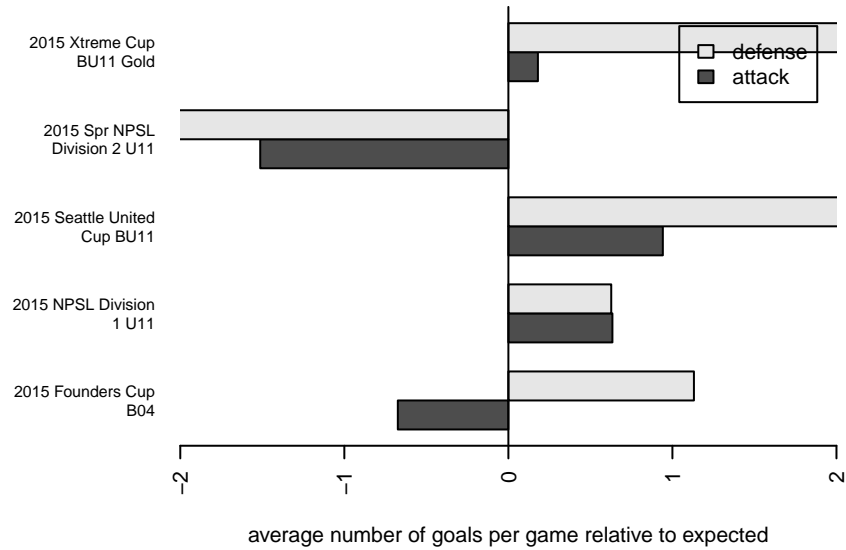

Performance relative to 13 month average